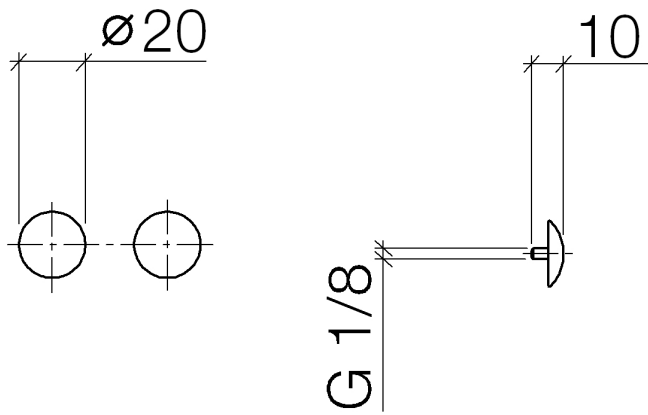

Decorative caps for Perfecto - Chrome

IMO

12 801 970

• 1 pair

Including retaining screws available under order no.
12 800 970-FF

Fits: IMO, LULU, MADISON, MEM, TARA,
CL.1, LISSÉ, VAIA, META, CYO

	Chrome	12 801 970-00
	Brushed Platinum	12 801 970-06
	Platinum	12 801 970-08
	Durabress (23kt Gold)	12 801 970-09
	Dark Chrome	12 801 970-19
	Light Gold	12 801 970-26
	Brushed Light Gold	12 801 970-27
	Brushed Durabress (23kt Gold)	12 801 970-28
	Matte Black	12 801 970-33
	Brushed Bronze	12 801 970-42
	Brushed Champagne (22kt Gold)	12 801 970-46
	Champagne (22kt Gold)	12 801 970-47
	Brushed Chrome	12 801 970-93
	Brushed Dark Platinum	12 801 970-99

12 801 970

12 801 970

Parts for other
finishes can be found
here: Brushed
Platinum

Spare parts list

No.	Item Number	Name	Quantity used	Delivery time
1	09 30 30 060-00	screw	2	10